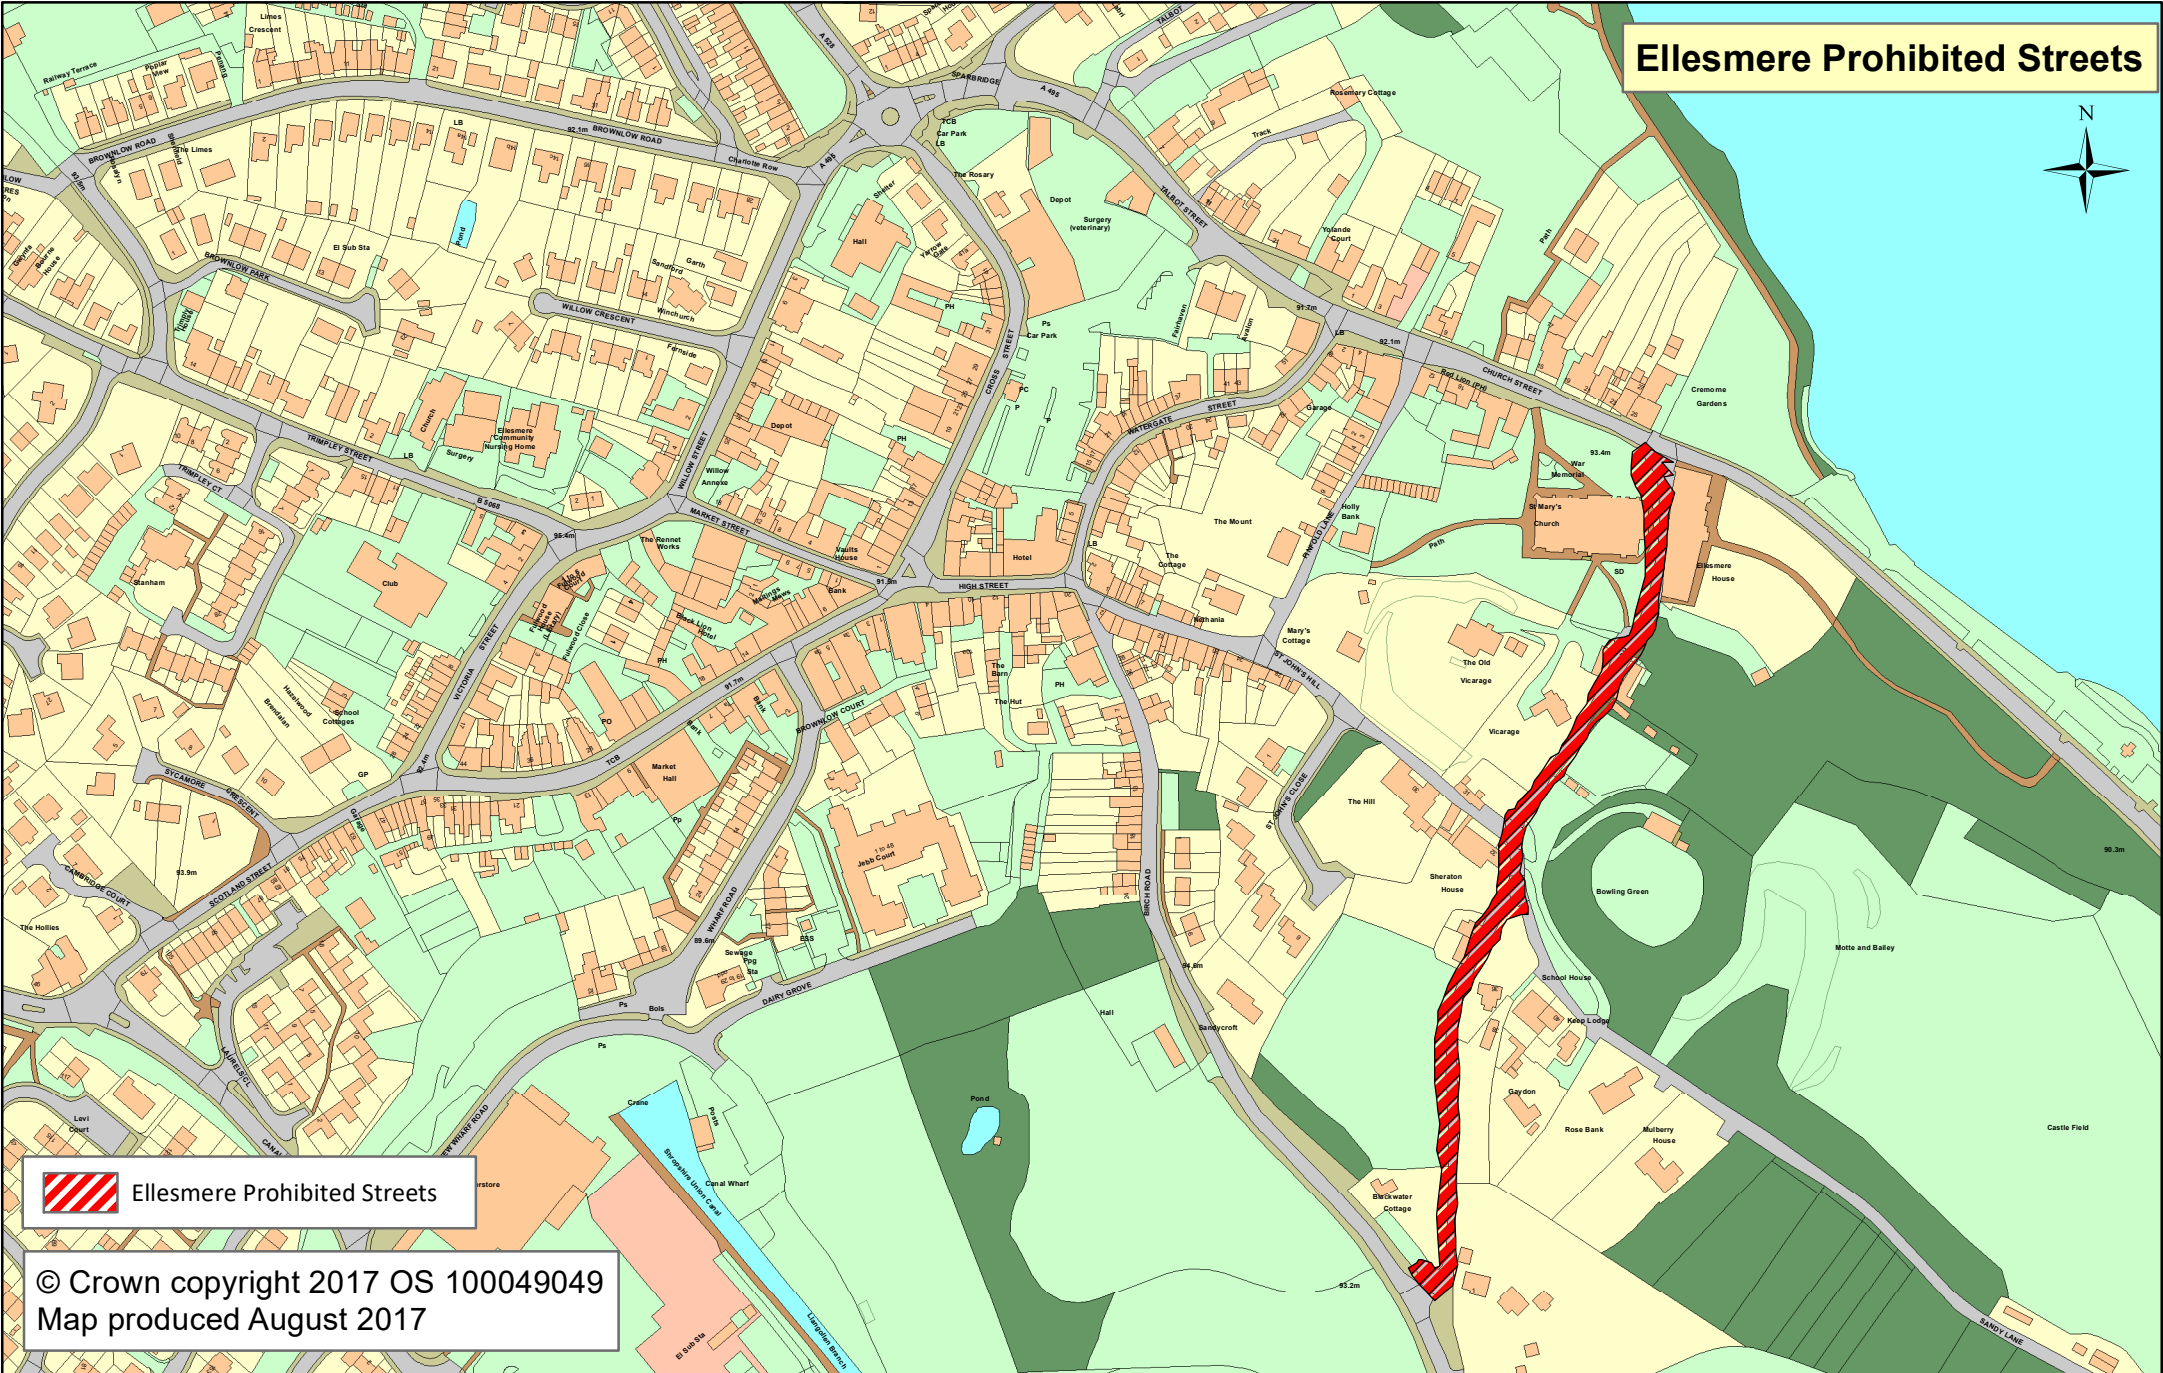

Ellesmere Prohibited Streets

 Ellesmere Prohibited Streets

© Crown copyright 2017 OS 100049049
Map produced August 2017

Shropshire Council
The Shirehall, Abbey Foregate,
Shrewsbury, Shropshire, SY2 6ND
Scale : 1:3,200